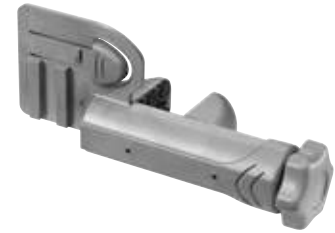

PRODUCTS YOU PROFIT FROM

ACCESSORIES

HL320 Laser Receiver

with Rod Clamp & User Guide

(508588)

- Tough receiver for exterior leveling and alignment applications
- Dual LCD's on front and rear are ideal for general exterior applications
- Two on-grade sensitivities (fine and coarse) allow getting to grade fast
- Snap-on rod clamp (included) allows quick switching from rod-mounted to handheld applications
- C 59 Grade Rod Bracket included

GR152 Spectra Precision Grade Rod

15 FT (Inches)

(508055)

- Aluminum leveling rods are made of a light and durable alloy
- Telescopic sections are anodized and silk-screened with moisture-resistant ink
- Each rod section uses sturdy polycarbonate buttons that lock each section when extended; the height gauge is on the back side
- includes a protective bag

GR153 Spectra Precision Grade Rod

Metric (4,7m)

(518111)

- Aluminum leveling rods are made of a light and durable alloy
- Telescopic sections are anodized and silk-screened with moisture-resistant ink
- Each rod section uses sturdy polycarbonate buttons that lock each section when extended; the height gauge is on the back side
- includes a protective bag

Q104025 Spectra Precision "Gun Case" Tripod

(519884)

- Sturdy and lightweight for many applications
- Telescopic legs allow setup at various heights
- 5/8 x 11 threaded post accommodates standard instruments and lasers