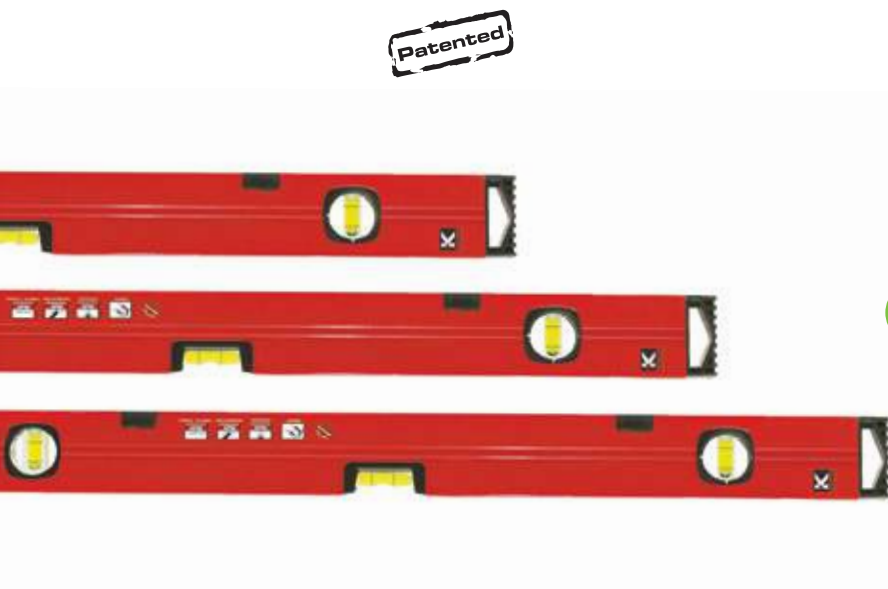

## 781P GENESIS™

THE PROFESSIONAL BOX LEVEL

PLUMB SITE®  
DUAL-VIEW™  
VIAL

### FEATURES

- Plumb Site® Dual-View™ vial
- 2 or 3 solid acrylic vials
- Accuracy: 0.0005 ''/'' (0.5mm/m)
- Milled surface on lengths up to 48'' (120cm)

**DISTRIBUTION CENTERS COAST TO COAST**

1-866-466-6633