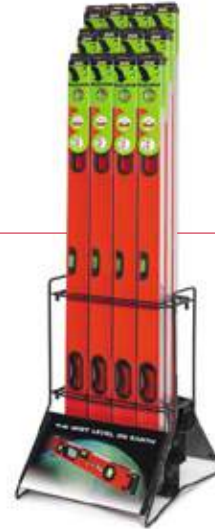

Magnetic Handy Level On counter display

*(Sold as counter display of 10 units)
246M-D-BOX (520273)*

Display Dimensions:

5.5"(w) x 4.7"(d) x 8.2"(h)
14cm(w) x 12cm (d) x 21cm(h)

Level Dimensions:

3.75"(w) x 0.625"(d)
x 2"(h)

Postrite Magnetic Post Level On counter display

*(Sold as counter display of 6 units)
340-08D-BOX (516361)*

Display Dimensions:

7.7"(w) x 7.7"(d) x 9.45"(h)
19.5cm(w) x 19.5cm(d) x 24cm(h)

Cyclops Magnetic Cast Pocket Level On counter display

(Holds 12 levels) DISPLAY 990 506123

- 12 piece floor display for all of Kapro's 990 levels.
- Full colour sign highlighting the products features.
- Ships flat ready to assemble.

Kapro 3-Side Metal Floor Display

DISPLAY-TMF 523280

- Sturdy rack style display stands at around 5 feet tall (150cm) and nearly 2 feet wide (52cm), providing plenty of space for mounting dozens of Kapro tools.
- At the top of the display are full color banners with the Kapro logo on all sides.
- The display rides on three heavy-duty wheels so it is easy to move and store.